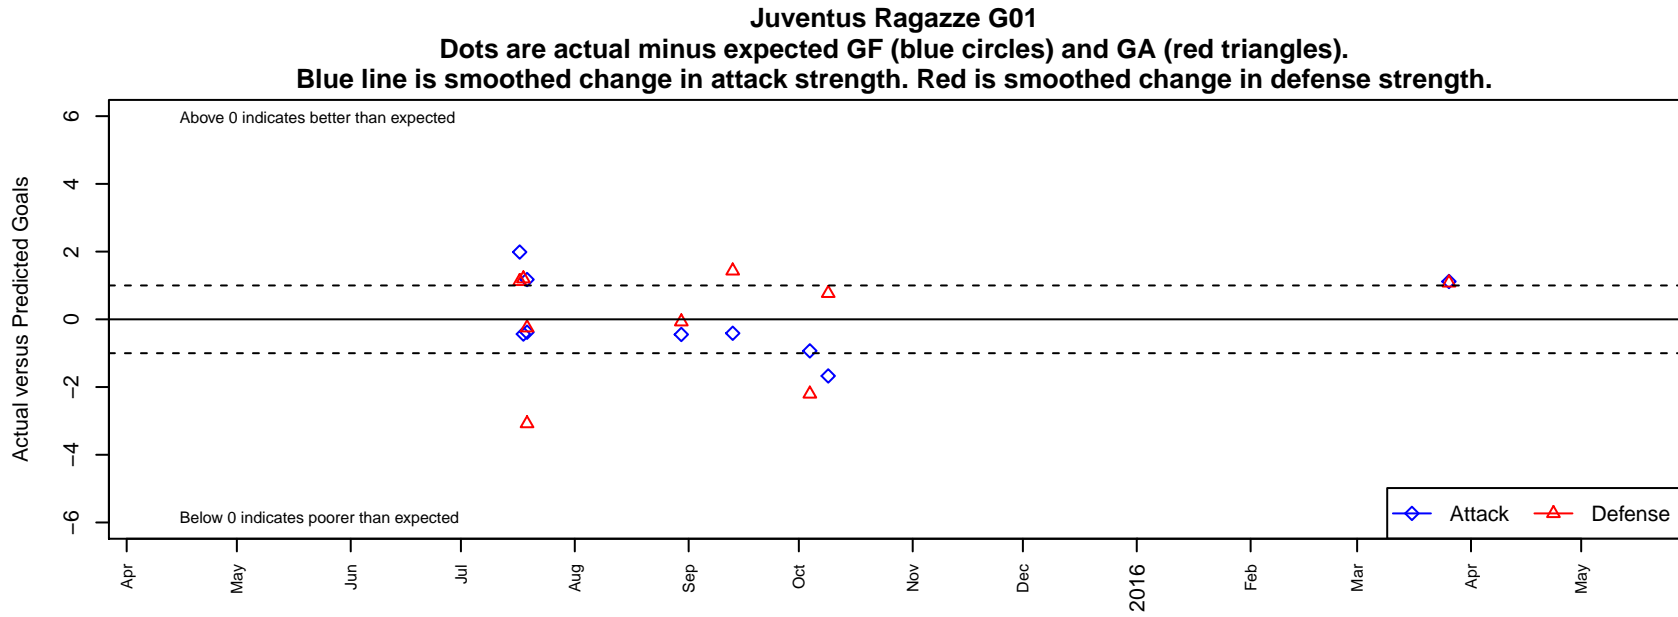

Juventus Ragazze G01

, CAN
G01 total strength=1491
attack=12.78 defense=9.4

alt names used:

Venues played:
2015 Nike Crossfire Challenge Super Group U'
2015 FWRL CAN CRL U14

**attack and defense variance (black dot)
relative to other teams
and top 10 in region**

**attack and defense rating
relative to others at age
and all opponents in last 13 months**

**attack and defense rating
relative to others at age
and all opponents in last 13 months**

Performance relative to 13 month average

Performance relative to 13 month average

Distribution of opponents
 Red = Lose zone, Blue = Win zone, Green = Even
 Black line separates win/lose zones

lot. A=Neither has attack advantage, B=Opponent has both attack and defense advantage, C=Opponent has both attack and defense disadvantage, D=Both have