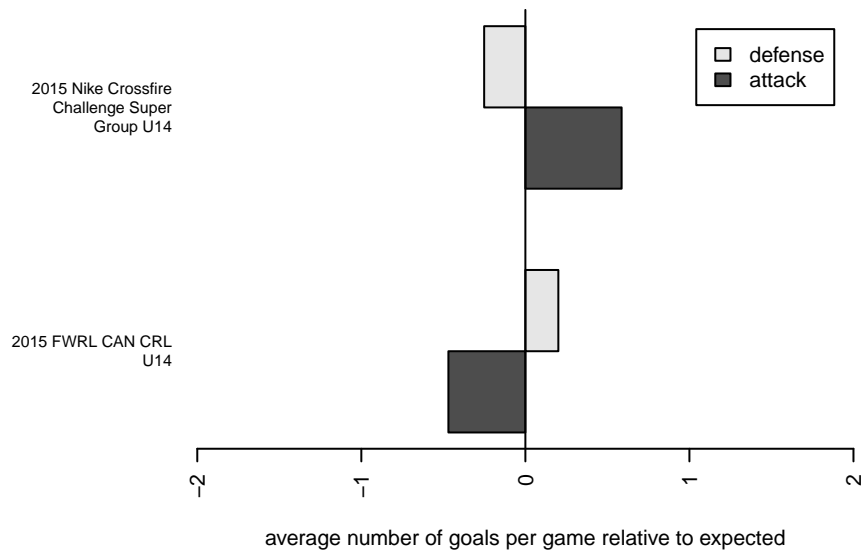

Juventus Ragazze G01

, CAN
G01 total strength=1491
attack=12.78 defense=9.4

alt names used:

Venues played:
2015 Nike Crossfire Challenge Super Group U'
2015 FWRL CAN CRL U14

**attack and defense variance (black dot)
relative to other teams
and top 10 in region**

**attack and defense rating
relative to others at age
and all opponents in last 13 months**

**attack and defense rating
relative to others at age
and all opponents in last 13 months**

Performance relative to 13 month average

Performance relative to 13 month average

Distribution of opponents
 Red = Lose zone, Blue = Win zone, Green = Even
 Black line separates win/lose zones

lot. A=Neither has attack advantage, B=Opponent has both attack and defense advantage, C=Opponent has both attack and defense disadvantage, D=Both have