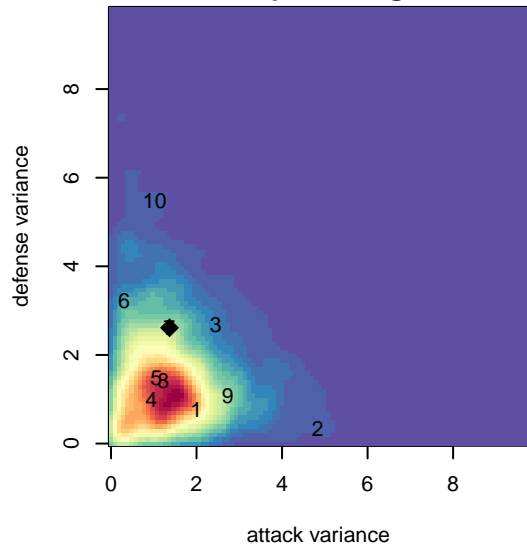

Juventus Ragazze G01

, CAN
G01 total strength=1491
attack=12.78 defense=9.4

alt names used:

Venues played:
2015 Nike Crossfire Challenge Super Group U'
2015 FWRL CAN CRL U14

**attack and defense variance (black dot)
relative to other teams
and top 10 in region**

**attack and defense rating
relative to others at age
and all opponents in last 13 months**

**attack and defense rating
relative to others at age
and all opponents in last 13 months**

Performance relative to 13 month average

Performance relative to 13 month average

Distribution of opponents
 Red = Lose zone, Blue = Win zone, Green = Even
 Black line separates win/lose zones

lot. A=Neither has attack advantage, B=Opponent has both attack and defense advantage, C=Opponent has both attack and defense disadvantage, D=Both have