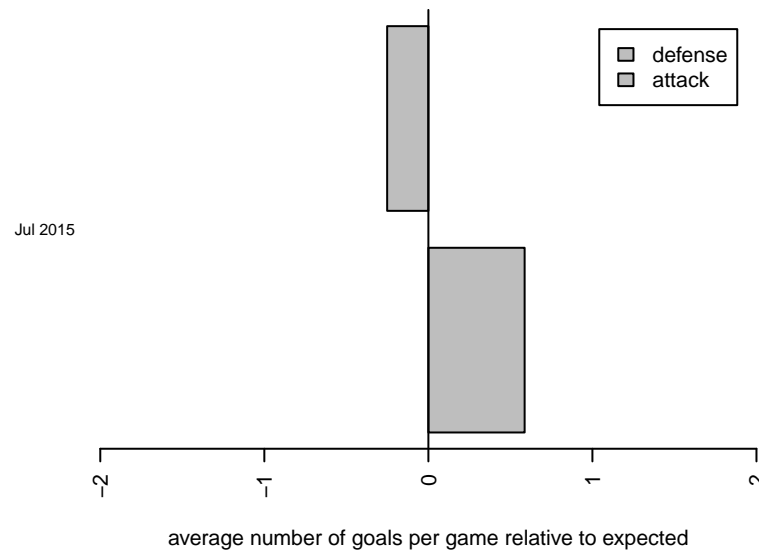

**attack and defense rating
relative to others at age
and all opponents in last 13 months**

**attack and defense rating
relative to others at age
and all opponents in last 13 months**

Performance relative to 13 month average

Performance relative to 13 month average

Distribution of opponents
 Red = Lose zone, Blue = Win zone, Green = Even
 Black line separates win/lose zones

lot. A=Neither has attack advantage, B=Opponent has both attack and defense advantage, C=Opponent has both attack and defense disadvantage, D=Both have